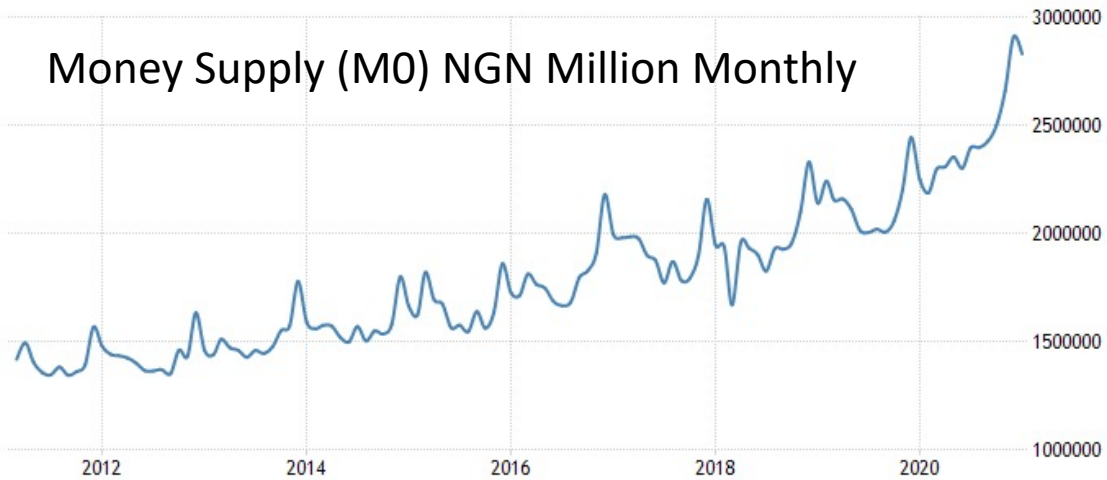

What happens to the Naira?

Money Supply (M0) NGN Million Monthly

SOURCE: TRADINGECONOMICS.COM | CENTRAL BANK OF NIGERIA