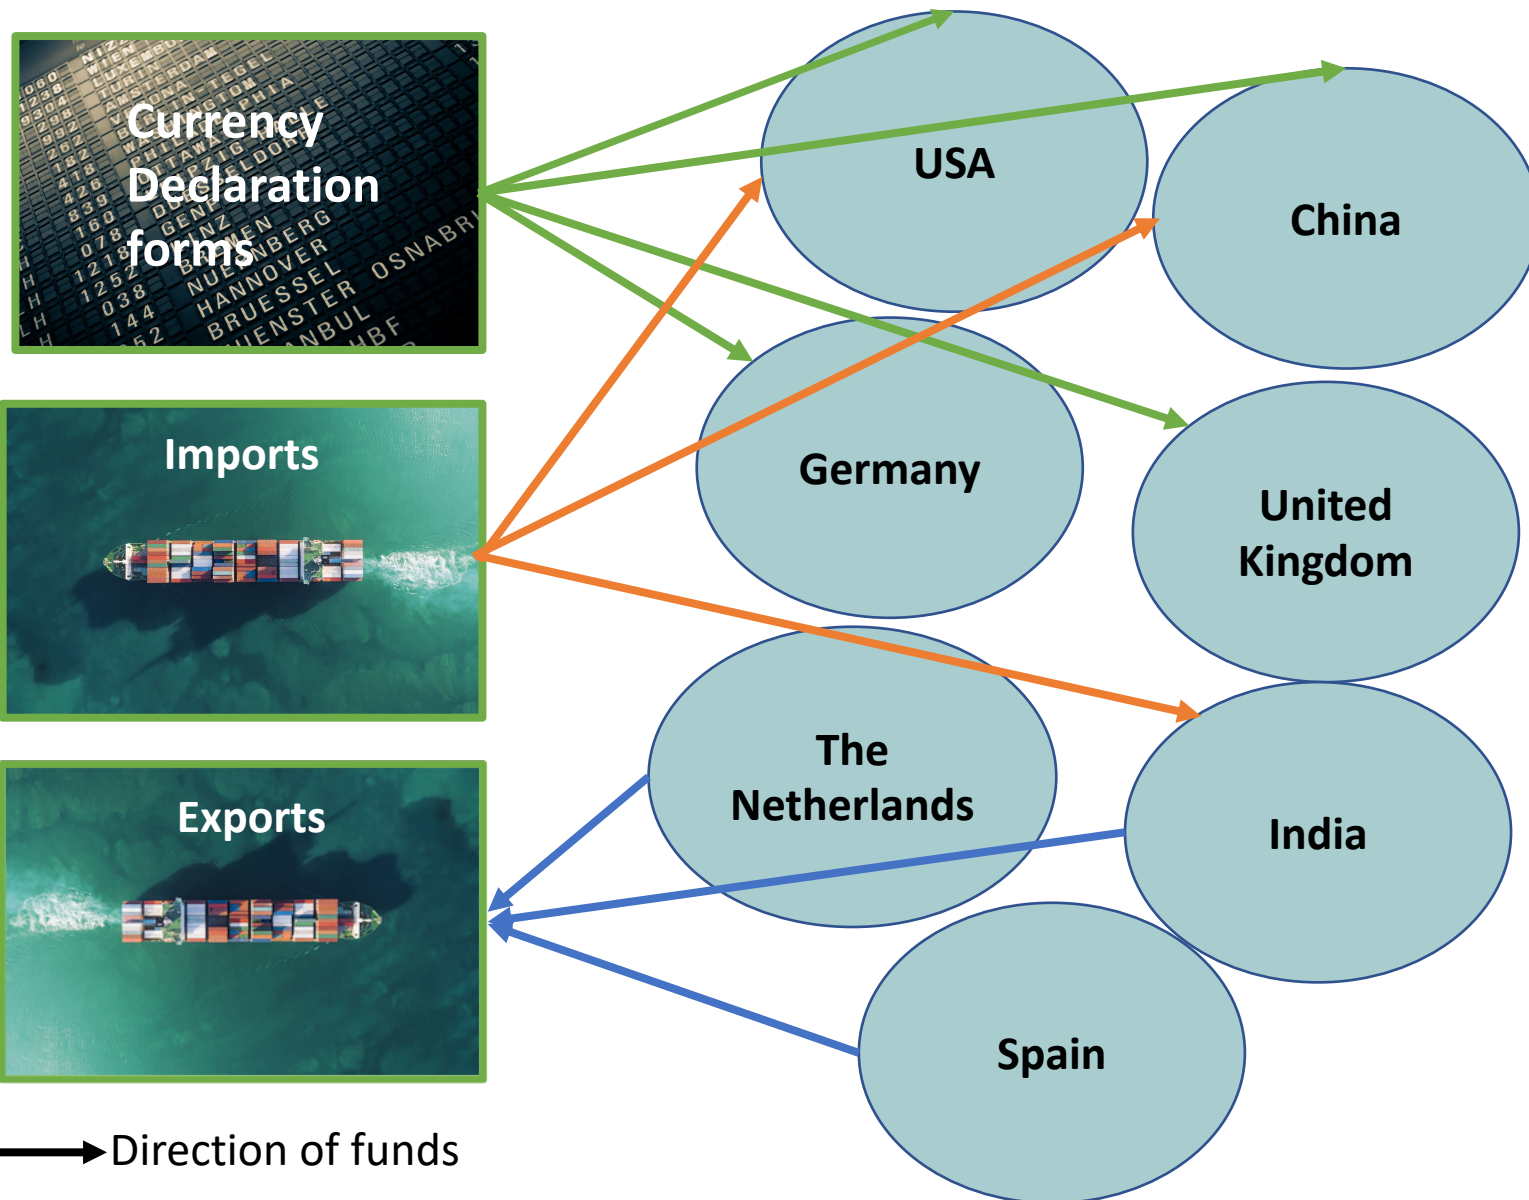

**Northumbria
University**
NEWCASTLE

Project led by Northumbria University and supported by the FCDO
funded Global Integrity Anti-Corruption Evidence (ACE) Programme

Tracking Beneficial Ownership and the Proceeds of Corruption: A Puzzle of Financial Flows

Professor Jackie Harvey and Dr Peter Sproat

On behalf of the team

GI-ACE DFID project on Beneficial Ownership:

<https://www.globalintegrity.org/2019/06/20/hiding/>

As part of mixed methods:

- collated statistical information on the structure of Nigeria's economy
- macro-level analysis of international financial flows in/out of Nigeria
- analysed information from Land Registry and Companies House to acquisition of UK assets by Nigerians

Trade Account	-	Funds flowing out
Current Account	-	Funds flowing out
Financial Account	-	Decrease in domestic ownership of Foreign assets
FDI	+	Funds flowing in
Personal Remittances	+	Funds flowing in

:

Banks' cross-border positions on residents of Nigeria: in million USA dollars					
		Q1 2019		Q1 2020	
Nr	Country	Total liabilities	% total	Total liabilities	%
	All reporting countries	44,070	100	28,418	100
1	United Kingdom	23,347	53.0	14,360	50.5
2	United States	6,911.0	15.7	5,968	21.0
3	Hong Kong SAR	3,211.7	7.3	2,950	10.4