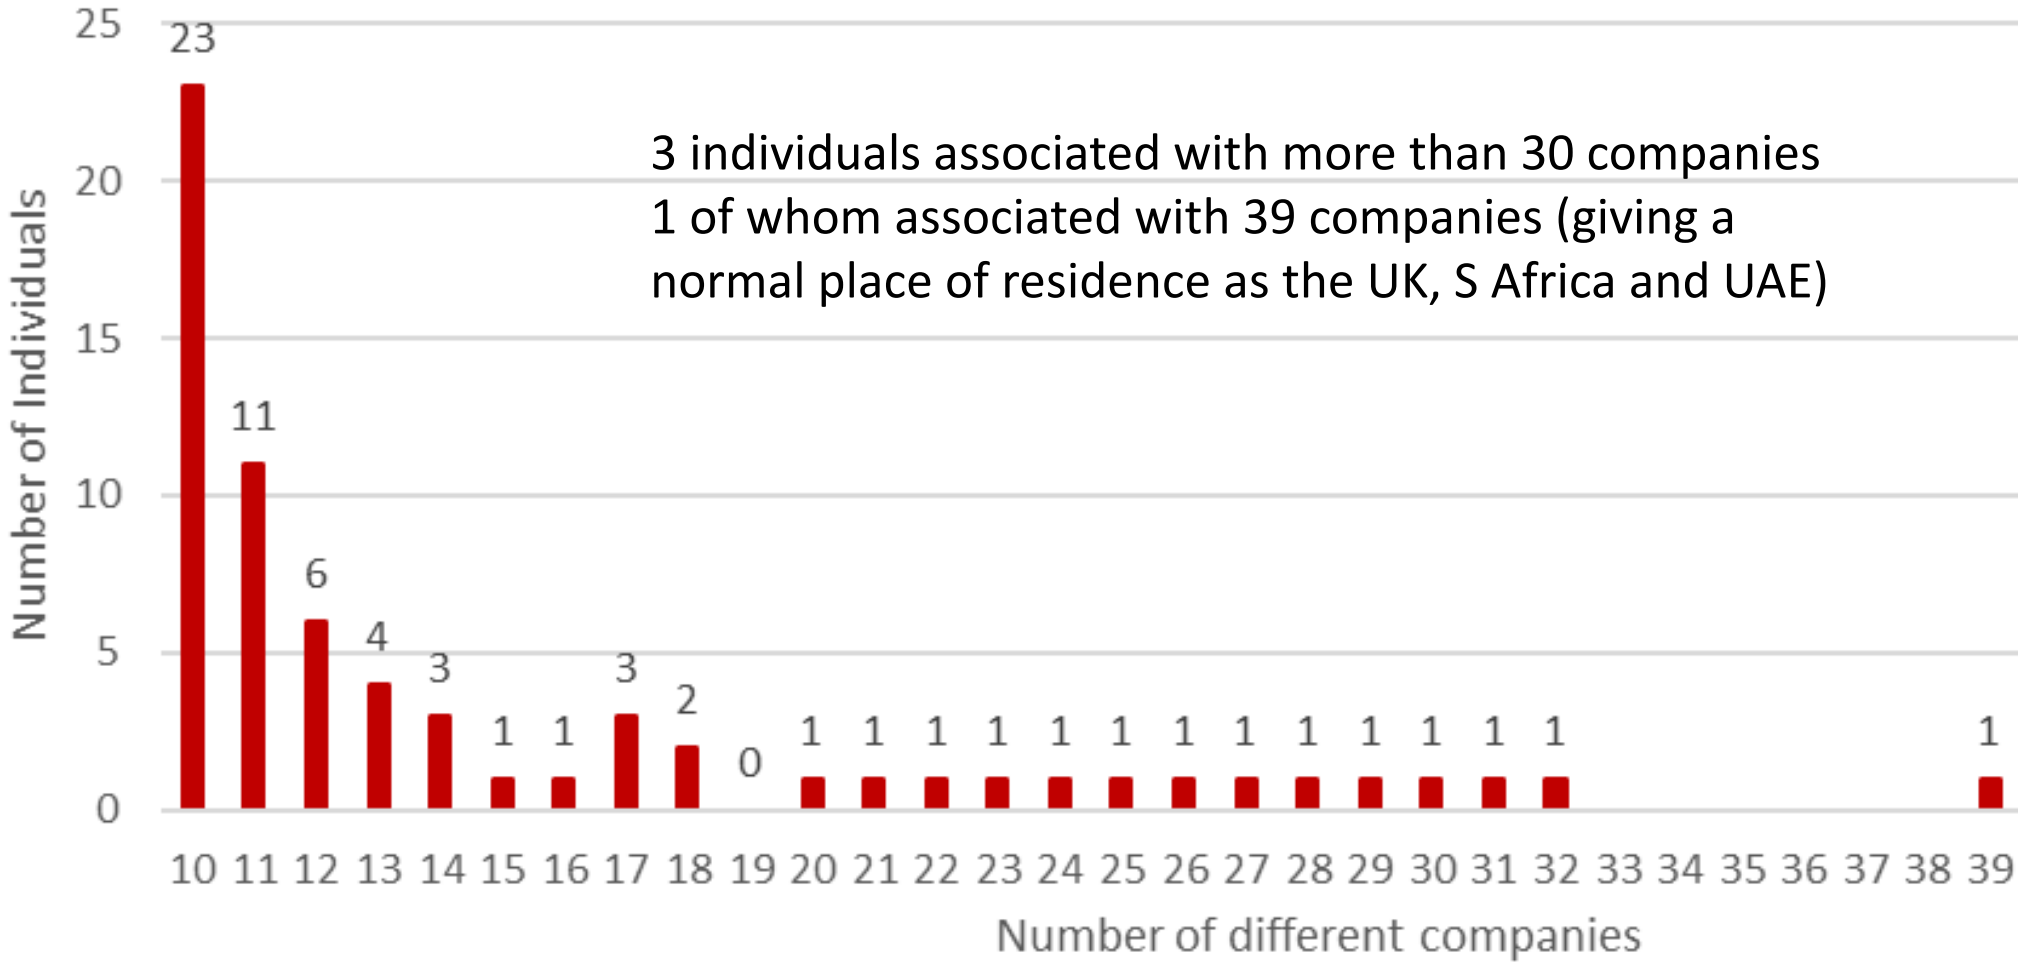

:

Banks' cross-border positions on residents of Nigeria: in million USA dollars					
		Q1 2019		Q1 2020	
Nr	Country	Total liabilities	% total	Total liabilities	%
	All reporting countries	44,070	100	28,418	100
1	United Kingdom	23,347	53.0	14,360	50.5
2	United States	6,911.0	15.7	5,968	21.0
3	Hong Kong SAR	3,211.7	7.3	2,950	10.4

68 individuals associated with 735 companies

Number of entries per company	Number of companies
1 entry	58
2 entries	15
3 entries	6
4 entries	7
5 entries	1
6 entries	1
7 entries	1
Total companies	89

UK Land Registry